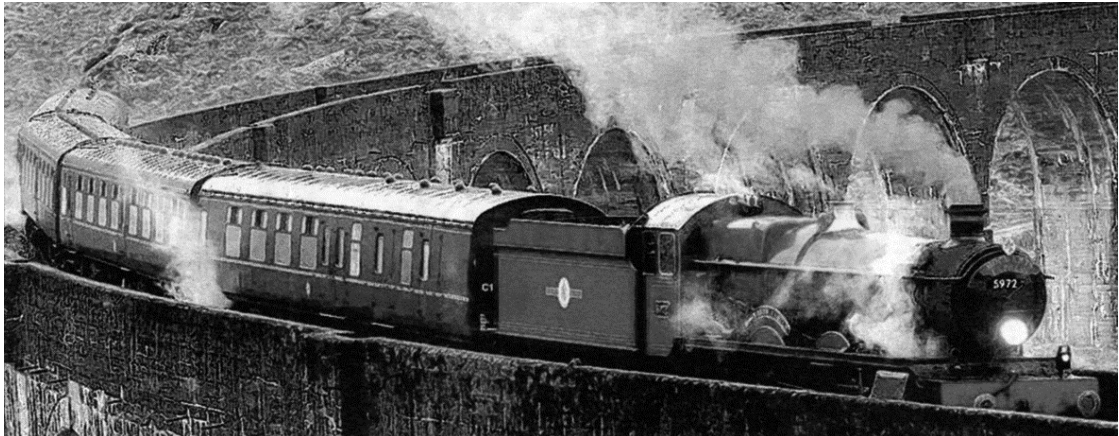

£50,000 repair bill for Hogwarts Express

Carnforth Harry Potter's train, the Hogwarts Express (pictured) – which is famous for departing from the imaginary platform 9¾ at King's Cross Station, London, in the fantasy series – was attacked by vandals and had scores of windows smashed.

In all, 337 windows on various trains were smashed at the West Coast Railway Company Depot in Carnforth, Lancashire.

The damage will cost at least £50,000 to repair, according to West Coast Railway Company Depot in Carnforth, Lancashire.